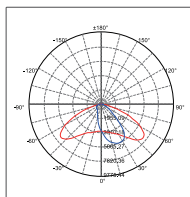

### LIGHT DISTRIBUTION

(cd/klm)

### DIMENSION

55W / 50W / 42W / 32W

385 x 160 x 91  
(L) x (W) x (H)

(mm)

### ENERGY LABEL

\* Considering 3 average burning hours/day

Product code	Rated Voltage	CCT	Watt.	Flux	CRI	Dim	Beam Angle	Lifespan	IP Level	IK Level
00701760201A	220-240V	4000K	55W	5880lm	70	No	130°	50,000h	66	08
00701760199A	220-240V	4000K	50W	5350lm	70	No	130°	50,000h	66	08
00701760197A	220-240V	4000K	42W	4500lm	70	No	130°	50,000h	66	08
00701760195A	220-240V	4000K	32W	3420lm	70	No	130°	50,000h	66	08